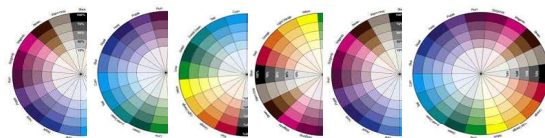

# Colour Pallet from December 2019

Code & Colour	Gloss	Semi Gloss	Matt	Polyripple Texture	Fine Texture	Hammered	Satin
BS 08-B-15 Cream		✓					
BS 10-A-07 Nimbus Grey		✓					
BS 14-C-39 Hollybush Green		✓					
BS4800 10-A-03 Dawn Grey							✓
BS 631 Light Grey		✓					
MN 204E Black 20%			✓				
Pantone 295 Blue			✓				
Pantone 407C Grey		✓					
RAL 1018 Zinc Yellow			✓				
RAL 1028 Traffic Yellow	✓						
RAL 2009 Traffic Orange			✓				
RAL 2011 Deep Orange			✓				
RAL 3020 Traffic Red			✓	✓			
RAL 5003 Sapphire Blue			✓				
RAL 5011 Steel Blue				✓	✓		
RAL 5024 Pastel Blue			✓				
RAL 6013 Reed Green							✓
RAL 6018 Yellow Green			✓				
RAL 6026 Opal Green	✓						
RAL 7003 Moss Grey			✓				
RAL 7004 Signal Grey			✓				
RAL 7016 Anthracite Grey		✓	✓				
RAL 7032 Pebble Grey				✓			
RAL 7035 Light Grey				✓			
RAL 7039 Quartz Grey		✓					
RAL 7042 Traffic Grey "A"		✓					
RAL 7043 Traffic Grey "B"			✓				
RAL 9002 Grey White		✓					
RAL 9003 Signal White		✓					
RAL 9005 Jet Black			✓	✓	✓		
RAL 9006 White Aluminium		✓					
RAL 9010 Pure White			✓	✓			
RAL 9016 Traffic White			✓				
RAL 9910 Hipca White	✓						
(no RAL equivalent) Grey Hammered						✓	
TLM-DS561-S Gold		✓					
(no RAL equivalent) Silver					✓		
(no RAL equivalent) Regal Silver		✓					
TLM-7807-M Clear Lacquer			✓				