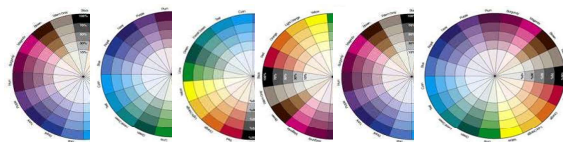

Colour Pallet from August 2019

Code & Colour	Gloss	Semi Gloss	Matt	Polyripple Texture	Fine Texture	Hammered	Satin
BS 08-B-15 Cream		✓					
BS 10-A-07 Nimbus Grey		✓					
BS 14-C-39 Hollybush Green		✓					
BS4800 10-A-03 Dawn Grey							✓
BS 631 Light Grey		✓					
MN 204E Black 20%			✓				
Pantone 295 Blue			✓				
RAL 1018 Zinc Yellow			✓				
RAL 1028 Traffic Yellow	✓						
RAL 2009 Traffic Orange			✓				
RAL 2011 Deep Orange			✓				
RAL 3020 Traffic Red			✓	✓			
RAL 5003 Sapphire Blue			✓				
RAL 5011 Steel Blue				✓	✓		
RAL 5024 Pastel Blue			✓				
RAL 6013 Reed Green							✓
RAL 6018 Yellow Green			✓				
RAL 6026 Opal Green	✓						
RAL 7003 Moss Grey			✓				
RAL 7004 Signal Grey			✓				
RAL 7016 Anthracite Grey		✓	✓				
RAL 7032 Pebble Grey				✓			
RAL 7035 Light Grey				✓			
RAL 7039 Quartz Grey		✓					
RAL 7042 Traffic Grey "A"		✓					
RAL 7043 Traffic Grey "B"			✓				
RAL 9002 Grey White		✓					
RAL 9003 Signal White		✓					
RAL 9005 Jet Black			✓	✓	✓		
RAL 9006 White Aluminium		✓					
RAL 9010 Pure White			✓	✓			
RAL 9016 Traffic White			✓				
RAL 9910 Hipca White	✓						
(no RAL equivalent) Grey Hammered						✓	
TLM-DS561-S Gold		✓					
(no RAL equivalent) Silver					✓		
(no RAL equivalent) Regal Silver		✓					
TLM-7807-M Clear Lacquer			✓				