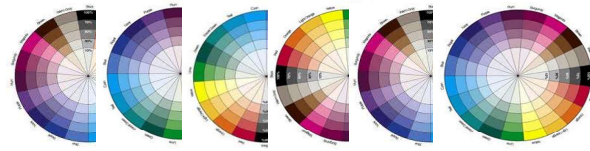

Colour Pallet as of June 2020

Code & Colour	Gloss	Semi Gloss	Matt	Polyripple Texture	Fine Texture	Hammered	Satin
BS 08-B-15 Cream		✓					
BS 10-A-07 Nimbus Grey		✓					
BS 14-C-39 Hollybush Green		✓					
BS4800 10-A-03 Dawn Grey							✓
BS 631 Light Grey		✓					
MN 204E Black 20%			✓				
Pantone 295 Blue			✓				
Pantone 407C Grey		✓					
RAL 1018 Zinc Yellow			✓				
RAL 1028 Traffic Yellow	✓						
RAL 2009 Traffic Orange			✓				
RAL 2011 Deep Orange			✓				
RAL 3020 Traffic Red			✓	✓			
RAL 5003 Sapphire Blue			✓				
RAL 5011 Steel Blue				✓	✓		
RAL 5024 Pastel Blue			✓				
RAL 6013 Reed Green							✓
RAL 6018 Yellow Green			✓				
RAL 6026 Opal Green	✓						
RAL 7003 Moss Grey			✓				
RAL 7004 Signal Grey			✓				
RAL 7016 Anthracite Grey		✓	✓				
RAL 7032 Pebble Grey				✓			
RAL 7035 Light Grey				✓			
RAL 7039 Quartz Grey		✓					
RAL 7042 Traffic Grey "A"		✓					
RAL 7043 Traffic Grey "B"			✓				
RAL 9002 Grey White		✓					
RAL 9003 Signal White		✓					
RAL 9005 Jet Black			✓	✓	✓		
RAL 9006 White Aluminium		✓					
RAL 9010 Pure White			✓	✓			
RAL 9016 Traffic White			✓				
RAL 9910 Hipca White	✓						
(no RAL equivalent) Grey Hammered						✓	
TLM-DS561-S Gold		✓					
(no RAL equivalent) Silver					✓		
(no RAL equivalent) Regal Silver		✓					
TLM-7807-M Clear Lacquer			✓				